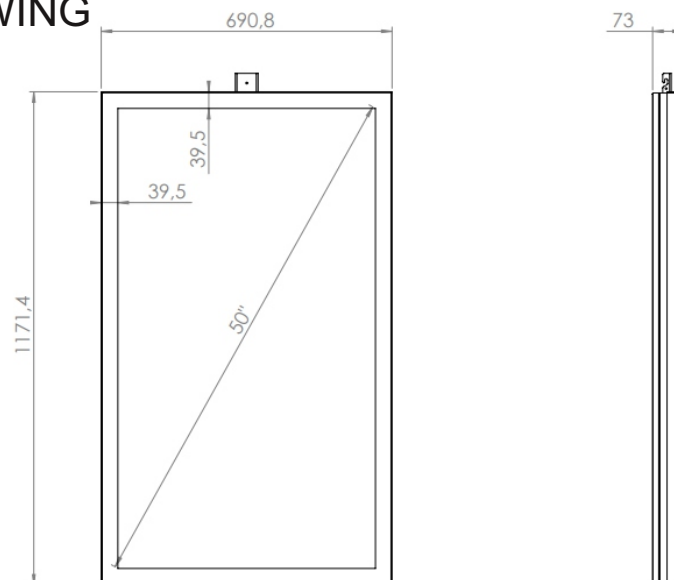

Ceiling casing

Light up your store window. Our ceiling casing is designed for information and advertising in store windows and public spaces. With chamfered edges and a clean backside will fit in to various environments . No visible cables and easy to install. Create your own style with different colors of powder coating.

TECHNICAL DRAWING

SPECIFICATION

Features

- No visible cables
- Covered from side and back
- Cable outlets on top
- Optimized air ventilation for portrait mode
- Chambered edges

Mounting option

- Ceiling mount
- Wire